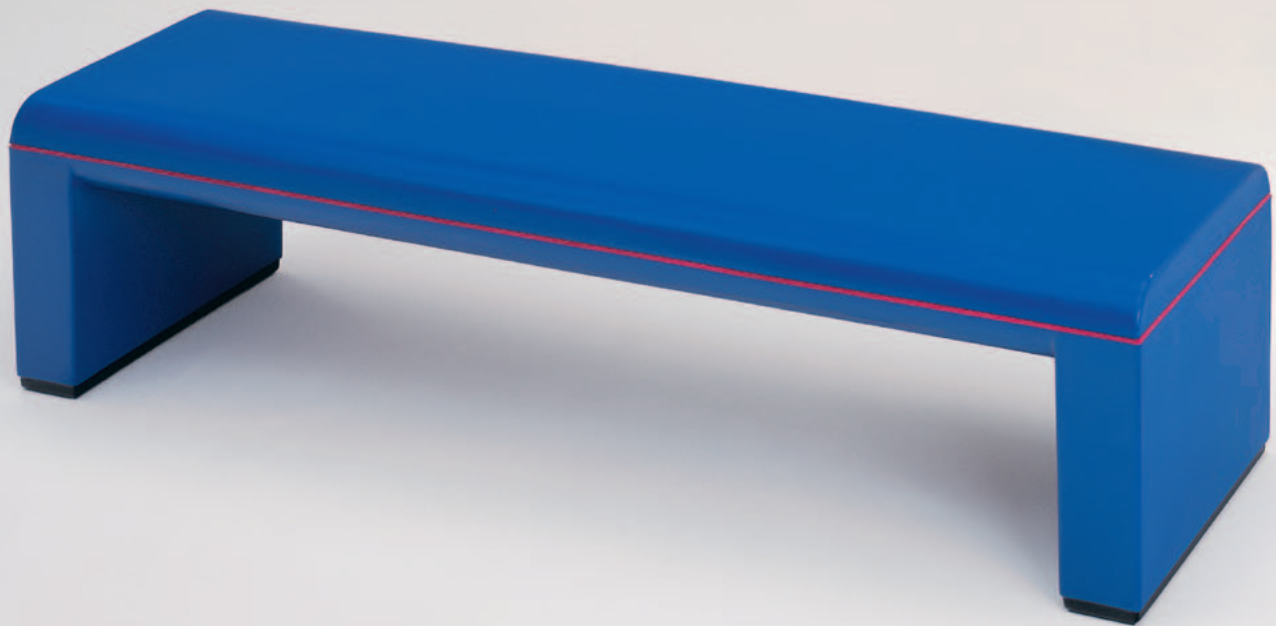

B304

Seating

B304-6

Furnishings
for
Public
Spaces

B304 Bench

The strength and durability of fiberglass are incorporated in this classically simple exclusive RPI bench design. Its crisp lines and accent reveal in a full range of 25 colors make it adaptable to any environment. Rubber pads are provided under all legs.

To specify:
Indicate color of body
and accent reveal.

To specify color:
For fiberglass colors, see
color page C-8.

Options:

- Fire retardant resin
- Extra weight in legs
- Anchor straps

Specifications	Model	Overall Size	Approx. Weight
	B304-6	20" wide x 72" long x 17" high	45 lbs