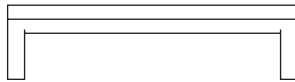

To specify:
Indicate color of body and accent reveal.

To specify color:
For fiberglass colors, see color page C-8.

Options:

- Fire retardant resin
- Extra weight in legs
- Anchor straps

Specifications	Model	Overall Size	Approx. Weight
	B304-6	20" wide x 72" long x 17" high	45 lbs

Relative Sizes

B304-6

Side view

B304-6 shown in white with blue accent reveal

C-8 Color Chart

Color page C-8 shows colors for fiberglass products, and is as accurate as can be reasonably expected. Actual color samples are available upon request. Other colors are available for an upcharge. Note: When exposed to the sun